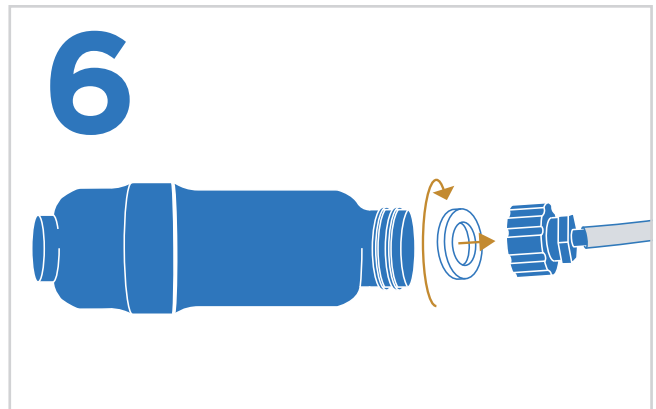

WINE TO WATER FILTER BUILD ASSEMBLY INSTRUCTIONS

Scan this QR code to watch our Filter Assembly Videos.

9

10

11

"Hi! My name is _____!
I am writing to you all the way from
_____. I hope this filter brings
you and your family good health and
opportunity with access to clean water.
Much love,

winetowater

Missed a step? All filters go through rigorous QC before implementation.
Take a picture with your filter and tag us @winetowater!