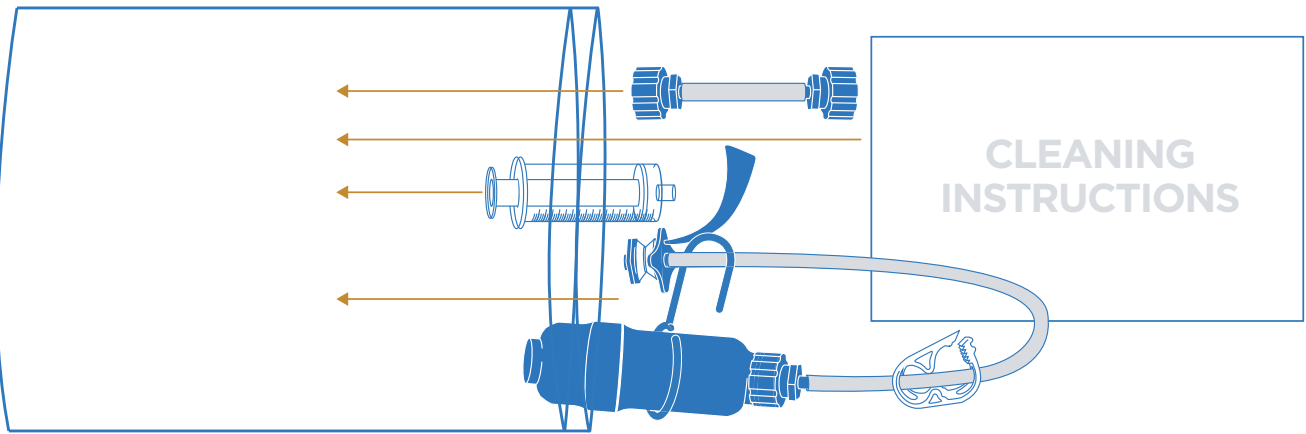

WINE TO WATER FILTER BUILD ASSEMBLY INSTRUCTIONS

Scan this QR code to watch our Filter Assembly Videos.

9

10

11

"Hi! My name is _____!
I am writing to you all the way from
_____. I hope this filter brings
you and your family good health and
opportunity with access to clean water.
Much love,

winetowater

Missed a step? All filters go through rigorous QC before implementation.
Take a picture with your filter and tag us @winetowater!